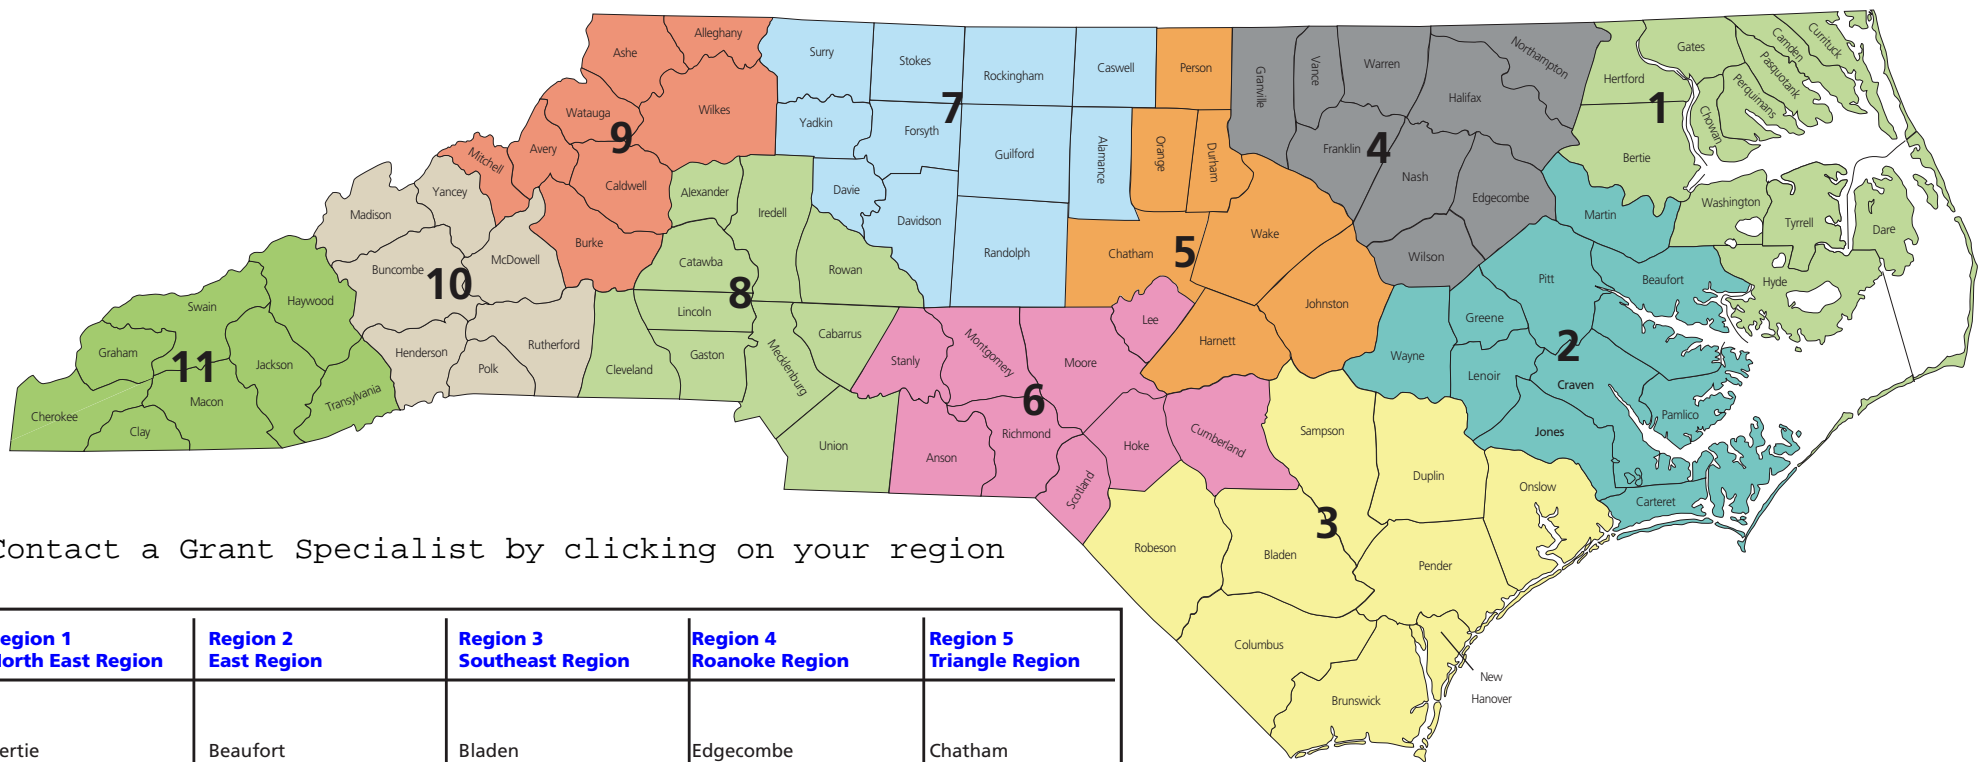

# GHSP Law Enforcement Regional Map

Contact a Grant Specialist by clicking on your region

<b>Region 1 North East Region</b>	<b>Region 2 East Region</b>	<b>Region 3 Southeast Region</b>	<b>Region 4 Roanoke Region</b>	<b>Region 5 Triangle Region</b>	
Bertie Camden Chowan Currituck Dare Gates Hertford Hyde Pasquotank Perquimans Tyrell Washington	Beaufort Carteret Craven Greene Jones Lenoir Martin Pamlico Pitt Wayne	Bladen Brunswick Columbus Duplin New Hanover Onslow Pender Robeson Sampson	Edgecombe Franklin Granville Duplin Nash Northampton Vance Warren Wilson	Chatham Durham Harnett Johnston Orange Person Wake	
<b>Region 6 Sandhills Region</b>	<b>Region 7 Triad Region</b>	<b>Region 8 Southern Piedmont Region</b>	<b>Region 9 High Country Region</b>	<b>Region 10 Sky Region</b>	<b>Region 11 Southwest Region/ Great Smokies Region</b>
Anson Cumberland Hoke Lee Montgomery Moore Richmond Scotland Stanly	Alamance Caswell Davidson Davie Forsyth Guilford Randolph Rockingham Stokes Surry Yadkin	Alexander Cabarrus Catawba Cleveland Gaston Iredell Lincoln Mecklenburg Rowan Union	Alleghany Ashe Avery Burke Caldwell Mitchell Watauga Wilkes	Buncombe Henderson Madison McDowell Polk Rutherford Yancey	Cherokee Clay Graham Haywood Jackson Macon Swain Transylvania