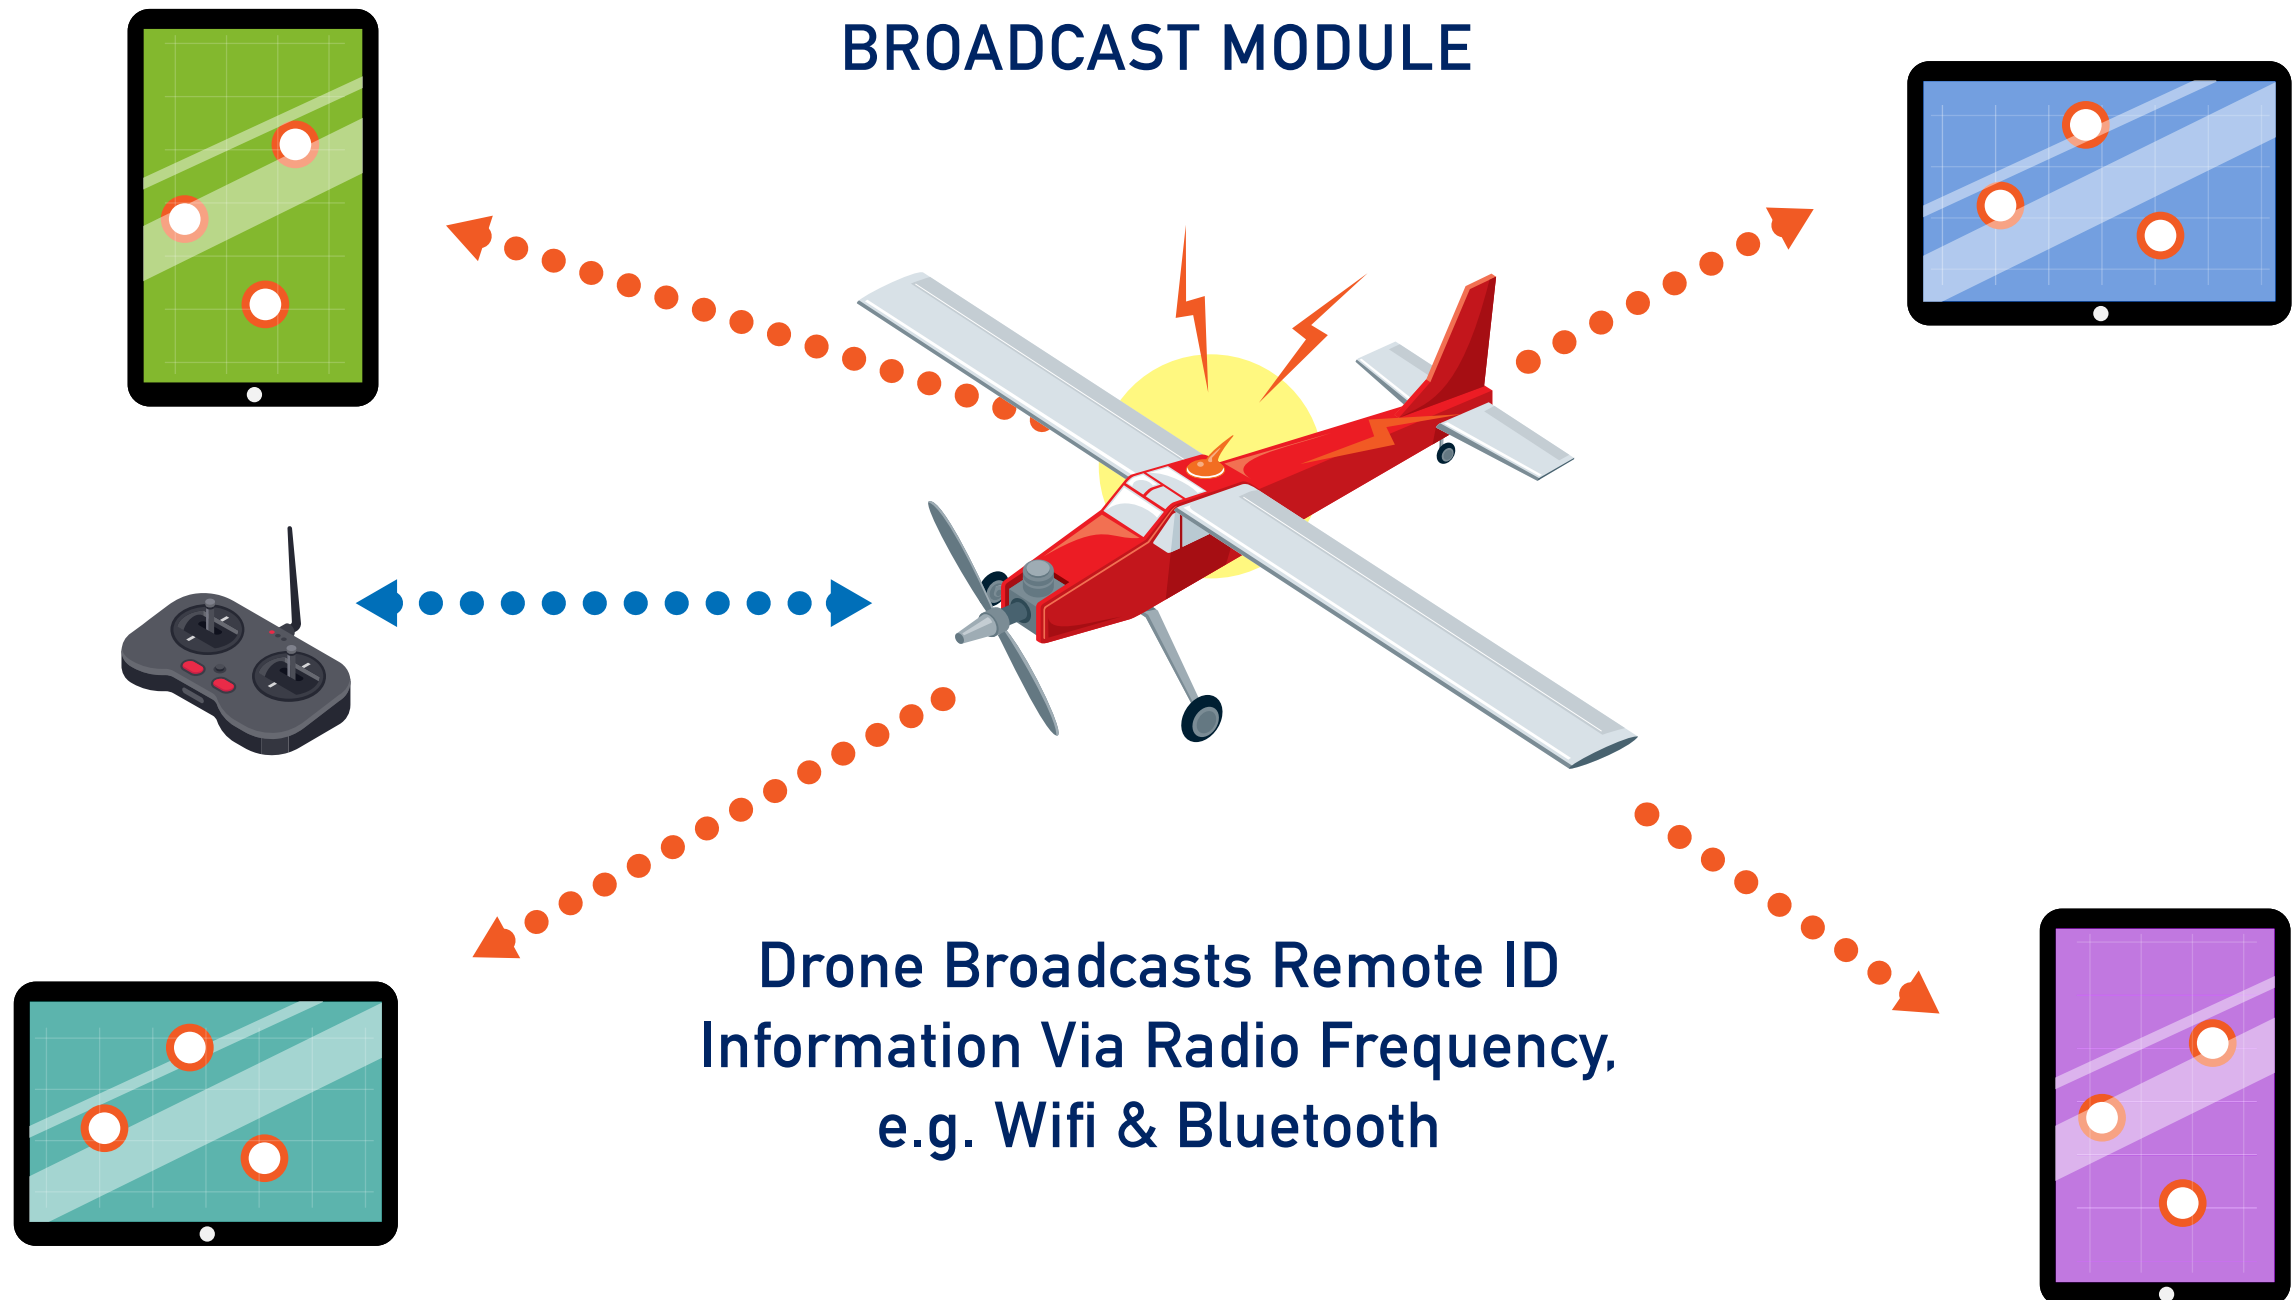

DRONE REMOTE IDENTIFICATION

DRONES WITH REMOTE ID BROADCAST MODULE

- Remote ID Capability Through Module Attached To Drone
- Limited To Visual Line Of Sight Operations
- From Takeoff To Shutdown, Drone Broadcasts:
 - Drone ID
 - Drone Location and Altitude
 - Drone Velocity
 - Takeoff Location and Elevation
 - Time Mark