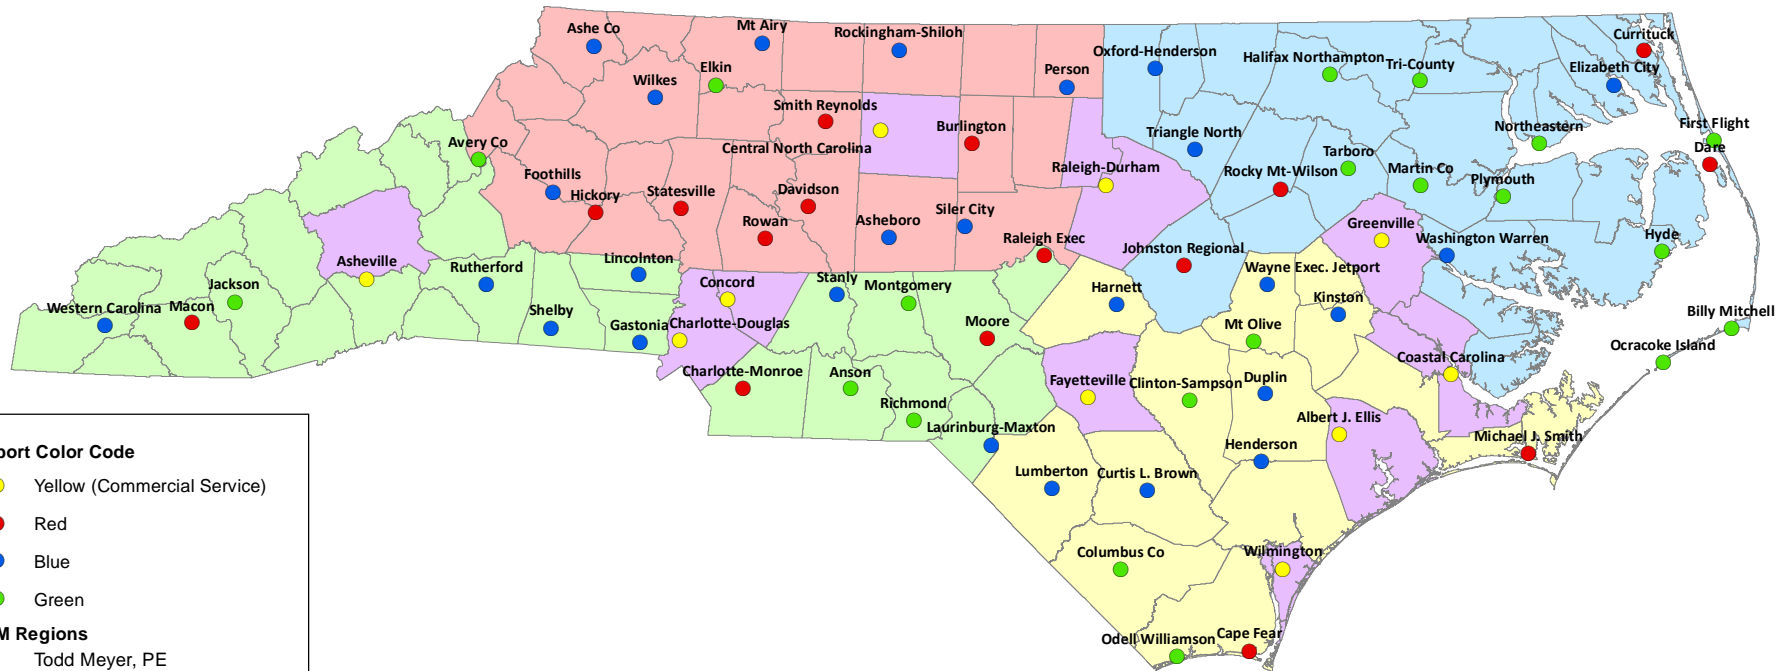

NCDOT - Division of Aviation Airport Project Managers

Airport Color Code

- Yellow (Commercial Service)
- Red
- Blue
- Green

APM Regions

- Todd Meyer, PE
Office: (919) 814-0586
Email: tmeyer@ncdot.gov
- Sam Lawhorn, PE
Office: (919) 814-0562
Email: sclawhorn@ncdot.gov
- Rachel Bingham, PE
Office: (919) 814-0570
Email: rsbingham@ncdot.gov
- Ashley Clowes, PE
Office: (919) 814-0551
Email: aeclowes@ncdot.gov
- Jared Penny
Office: (919) 814-0554
Email: jppenny@ncdot.gov