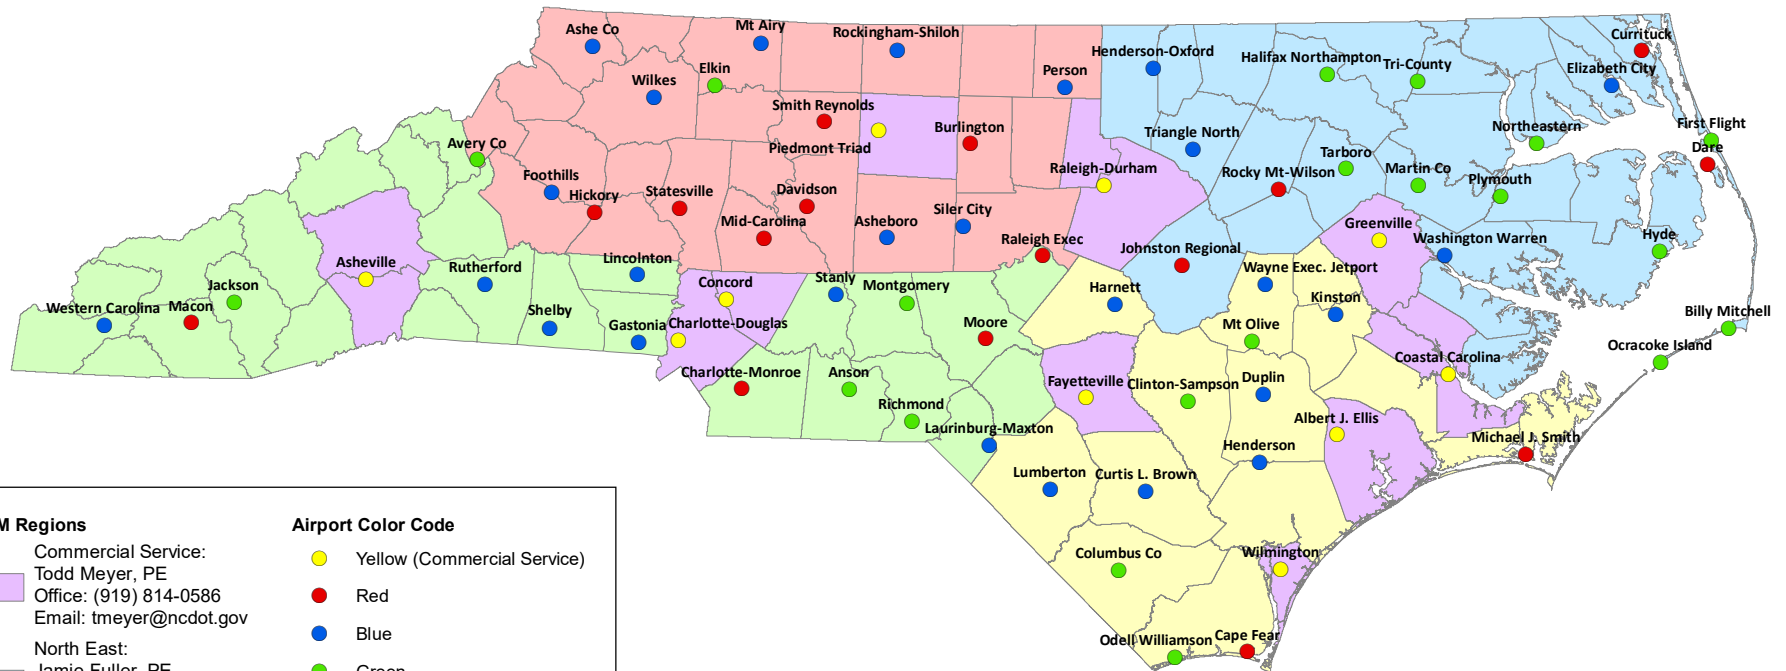

NCDOT - Division of Aviation Airport Project Managers

APM Regions	Airport Color Code
Commercial Service: Todd Meyer, PE Office: (919) 814-0586 Email: tmeyer@ncdot.gov	Yellow (Commercial Service)
North East: Jamie Fuller, PE Office: (919) 814-0554 Email: jafuller2@ncdot.gov	Red
North West: Rachel Bingham, PE Office: (919) 814-0570 Email: rsbingham@ncdot.gov	Blue
South East: Ashley Clowes, PE Office: (919) 814-0551 Email: aeclowes@ncdot.gov	Green
South West: Caleb Whitby, PE Office: (919) 814-0583 Email: cwhitby@ncdot.gov	