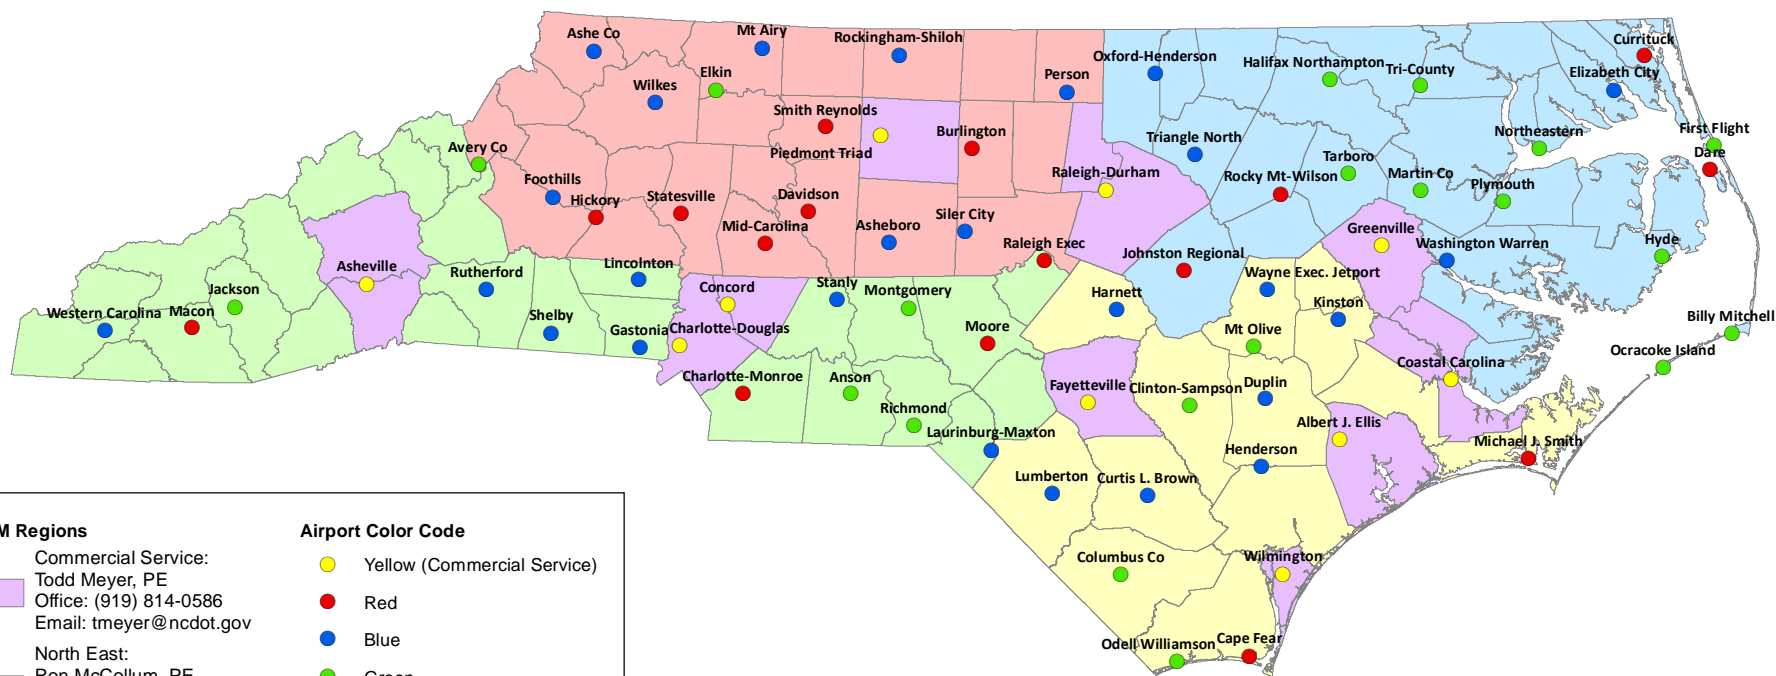

# NCDOT - Division of Aviation Airport Project Managers

## Airport Color Code

- Yellow (Commercial Service)
- Red
- Blue
- Green