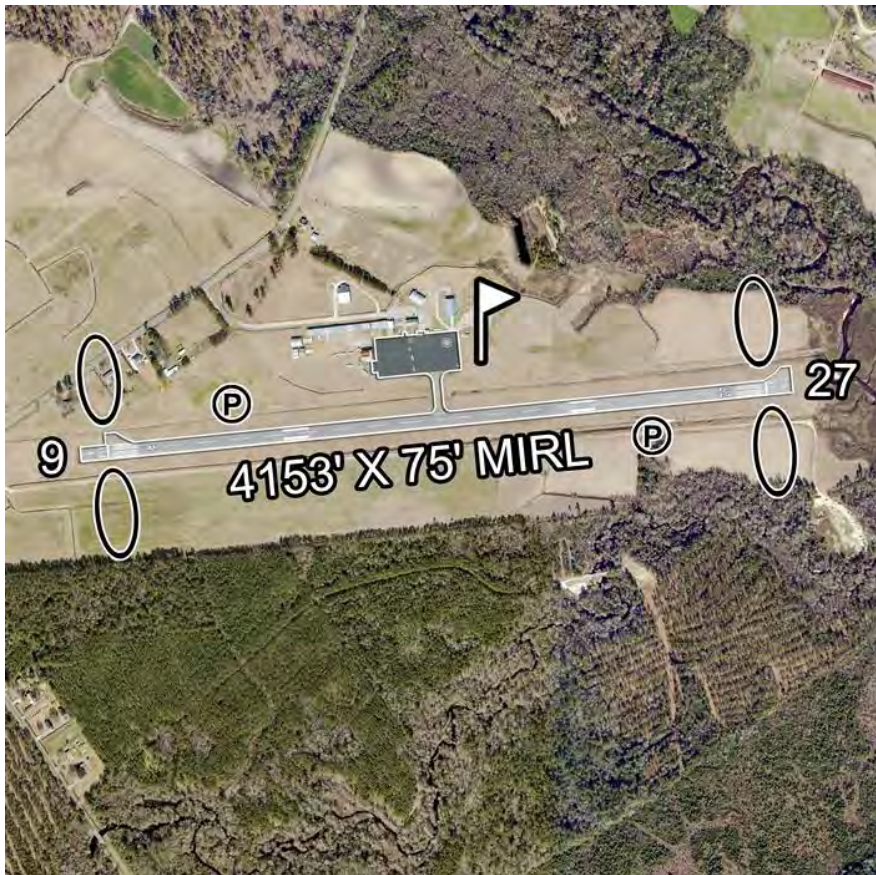

Henderson Field - ACZ

Wallace

34° 43.07' 78° 00.23'

Communications:	AWOS/ASOS:	ATIS:
Clearance:	Ground:	Tower:
CTAF: 122.80	PCL: 122.8	RCO:
Unicom: 122.80	App/Dep: ILM App 135.75/ Washington Center 124.025	
FBO Telephone Numbers:		Services:
Main Airport Number	(910) 285-6642	AVGAS, Jet A, 24 hr. self-service. Code for 24 hr. pilot lounge on fuel receipt. Hours of Operation: M-F 8-5, Sat 9-6, Sun 1-6. Tie-Downs, Maintenance, WIFI
Nav aids:		Charts:
ISO VOR: 109.6 - 214° Radial at 44.9 NM		Sectional: Charlotte
Approaches: RNAV(GPS)		Low Alt Enroute: L-35B
Elevation: 38' MSL		Web Site

Special Notices/Warnings: Runway 9 threshold displaced 149', runway 27 displaced 151'. Parachute Jumping