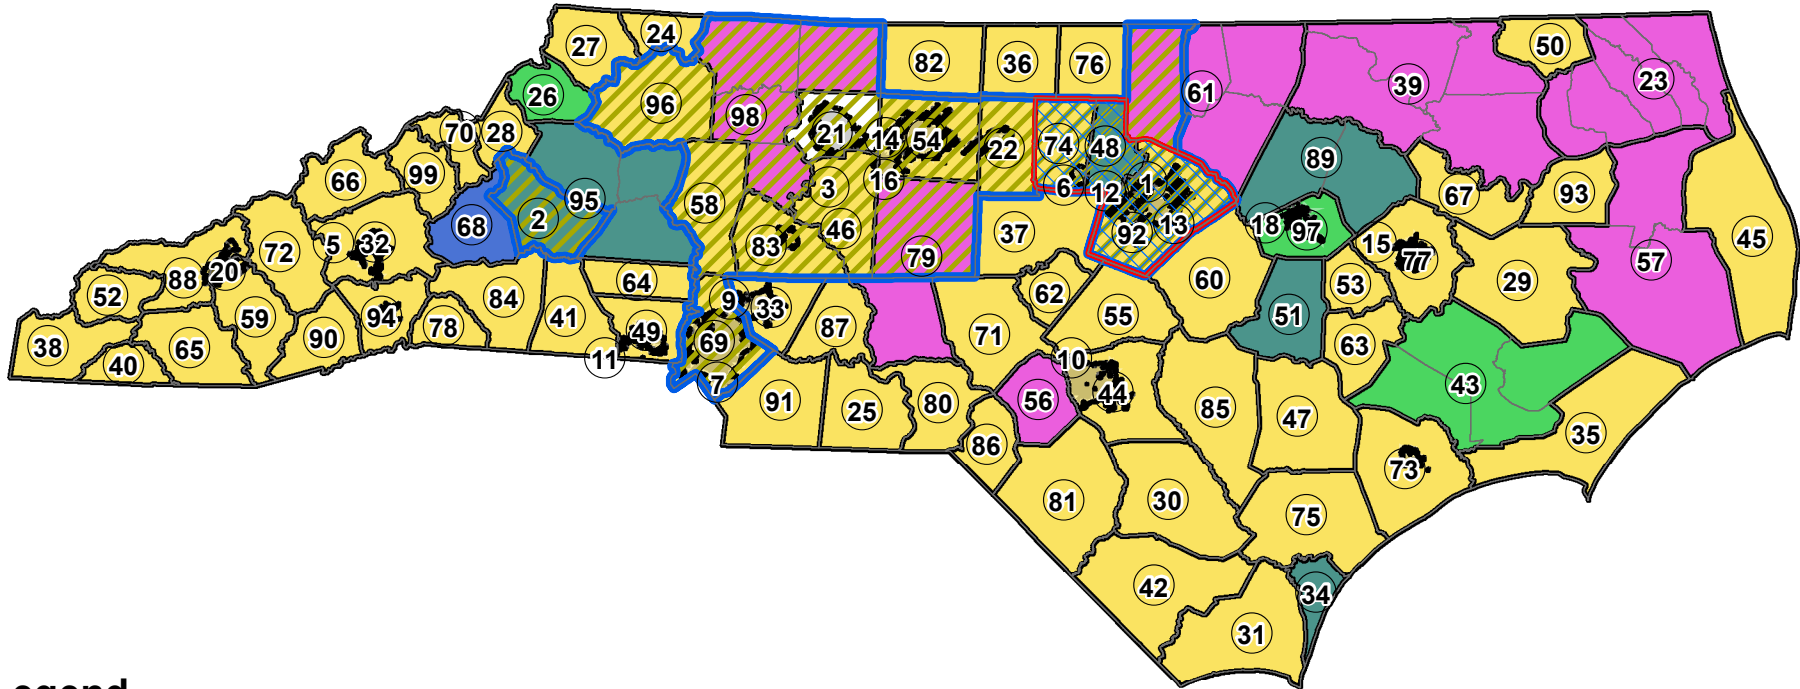

# North Carolina Public Transit Systems

## Legend

### Public Transit Service Areas (Regional Urban)

-  Go Triangle
-  PART

### Public Transit Service Areas (Municipality)

-  Community
-  Consolidated Small City-Community
-  Fixed Route in Small Cities
-  Urban-Single City