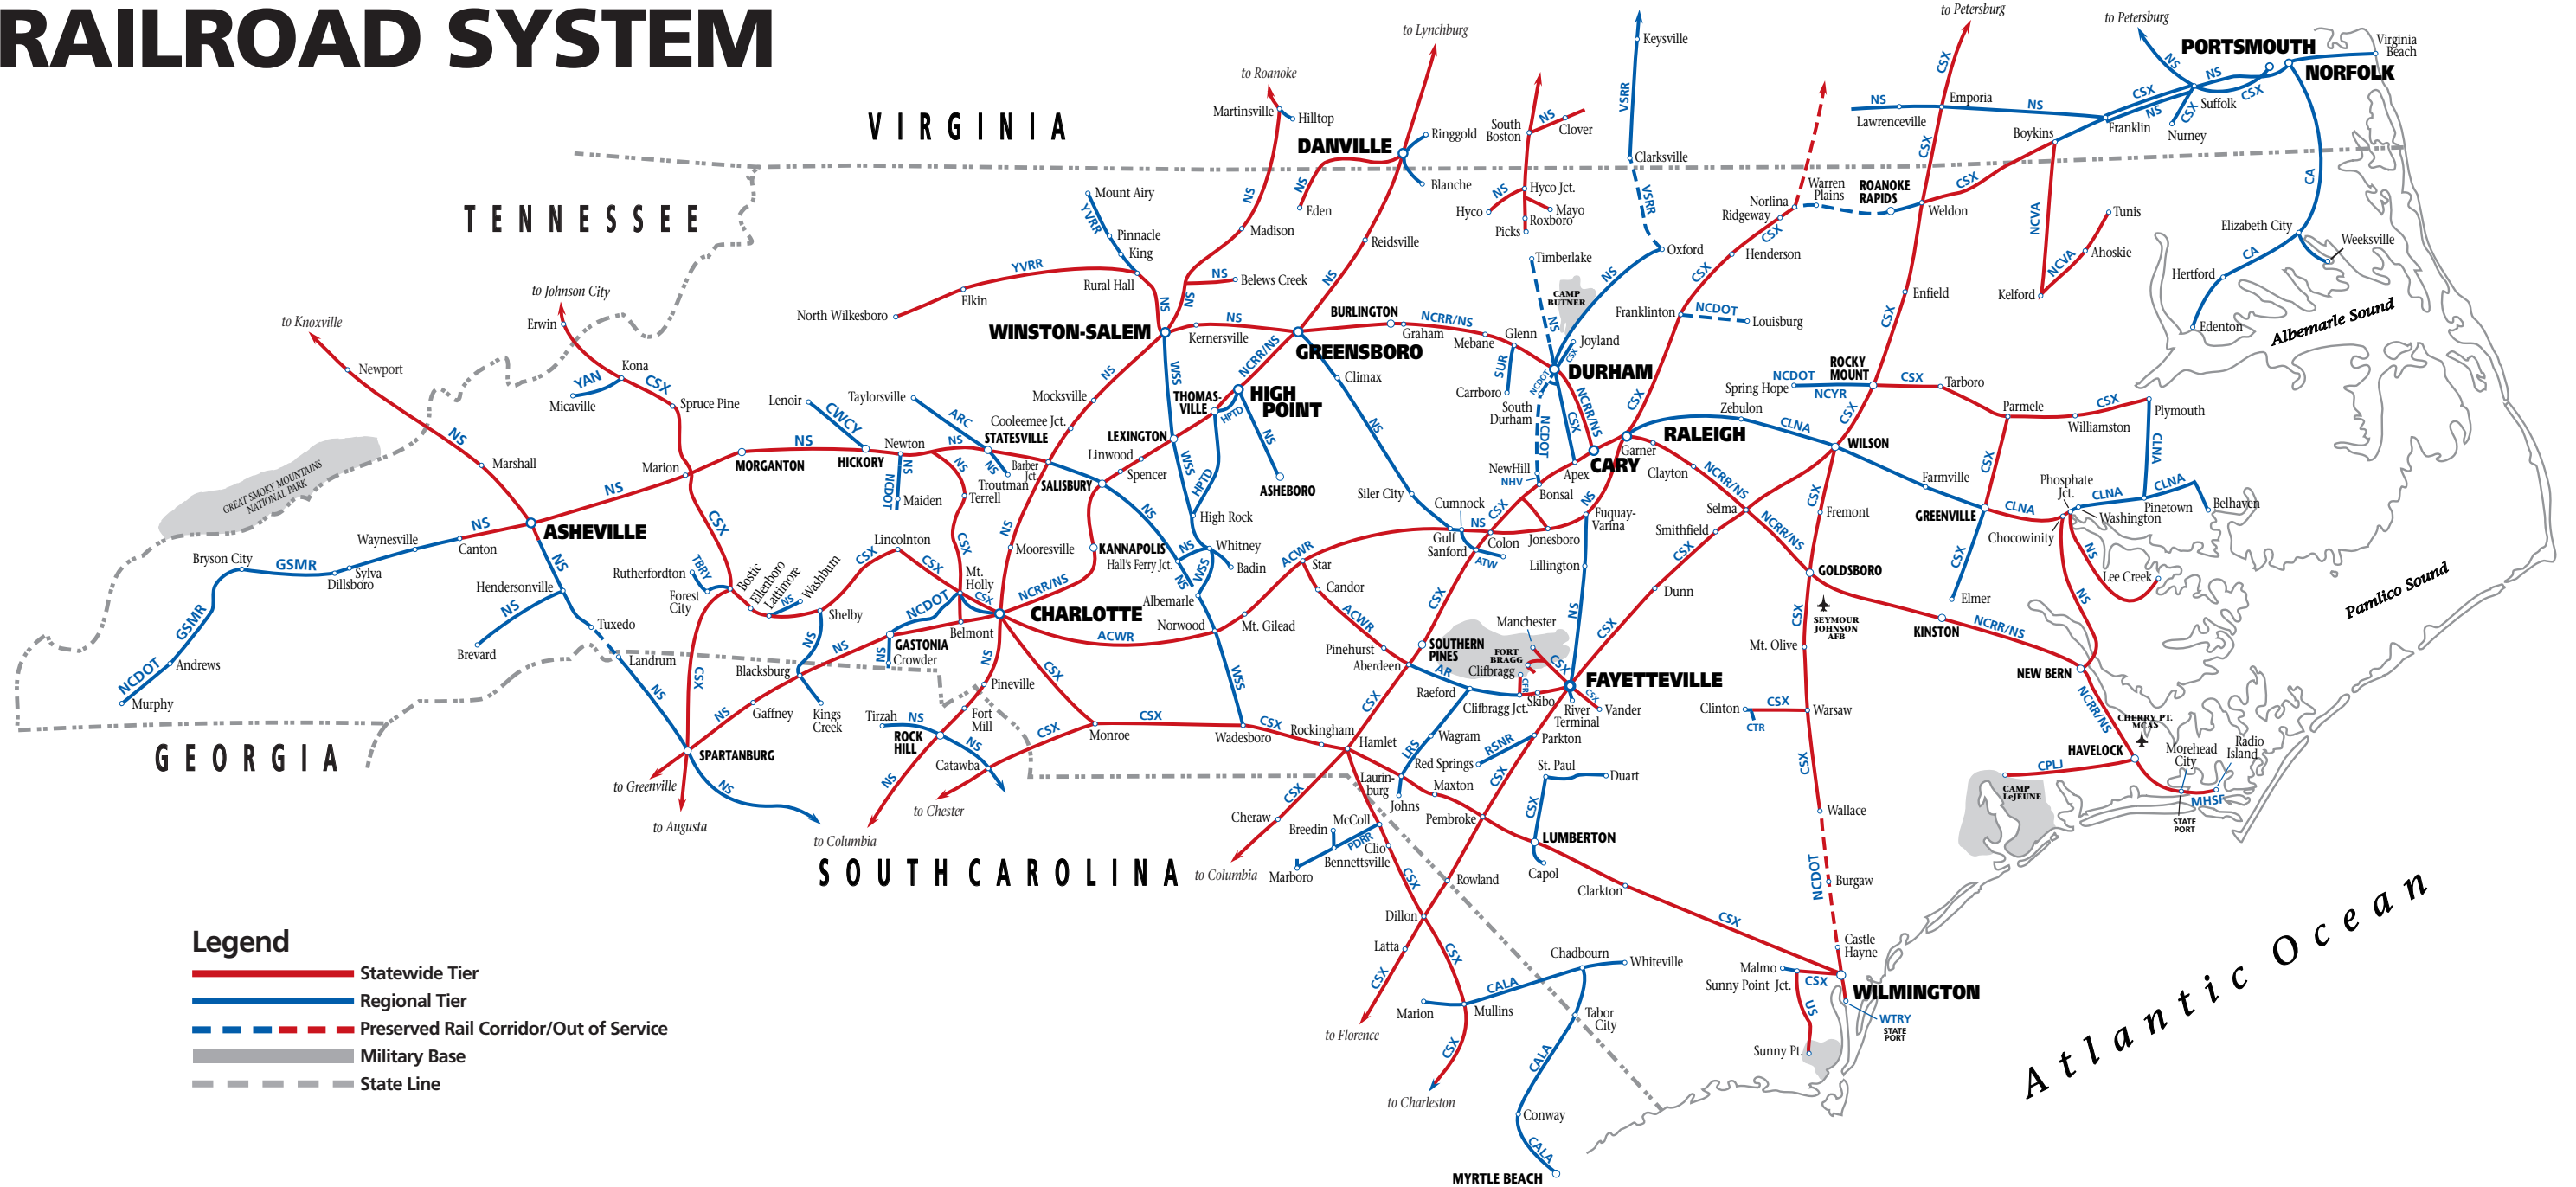

# North Carolina

## RAILROAD SYSTEM

**Legend**

- Statewide Tier
- Regional Tier
- - - Preserved Rail Corridor/Out of Service
- Military Base
- State Line

REPORTING MARK	RAILROAD NAME
ACWR	Aberdeen Carolina & Western Railway
AR	Aberdeen & Rockfish Railroad
ARC	Alexander Railroad
ATW	Atlantic & Western Railway, LP
CA	Chesapeake & Albemarle Railroad
CALA	Carolina Southern Railroad
CFR	Cape Fear Railways
CLNA	Carolina Coastal Railway

REPORTING MARK	RAILROAD NAME
CPLJ	Camp Lejuene Railroad
CSX	CSX Transportation
CTR	Clinton Terminal Railroad
CWCY	Caldwell County Railroad
HPTD	High Point, Thomasville & Denton Railroad
LRS	Laurinburg & Southern Company, Inc.
MHSF	Morehead and South Fork Railroad Company
NCDOT	N.C. Department of Transportation

REPORTING MARK	RAILROAD NAME
NCCR	North Carolina Railroad Company
NCVA	North Carolina & Virginia Railroad
NCYR	Nash County Railroad
NHV	New Hope Valley Railroad
NS	Norfolk Southern Corporation
PDRR	Pee Dee River Railway
RSNR	Red Springs & Northern Railroad
SUR	State University Railroad