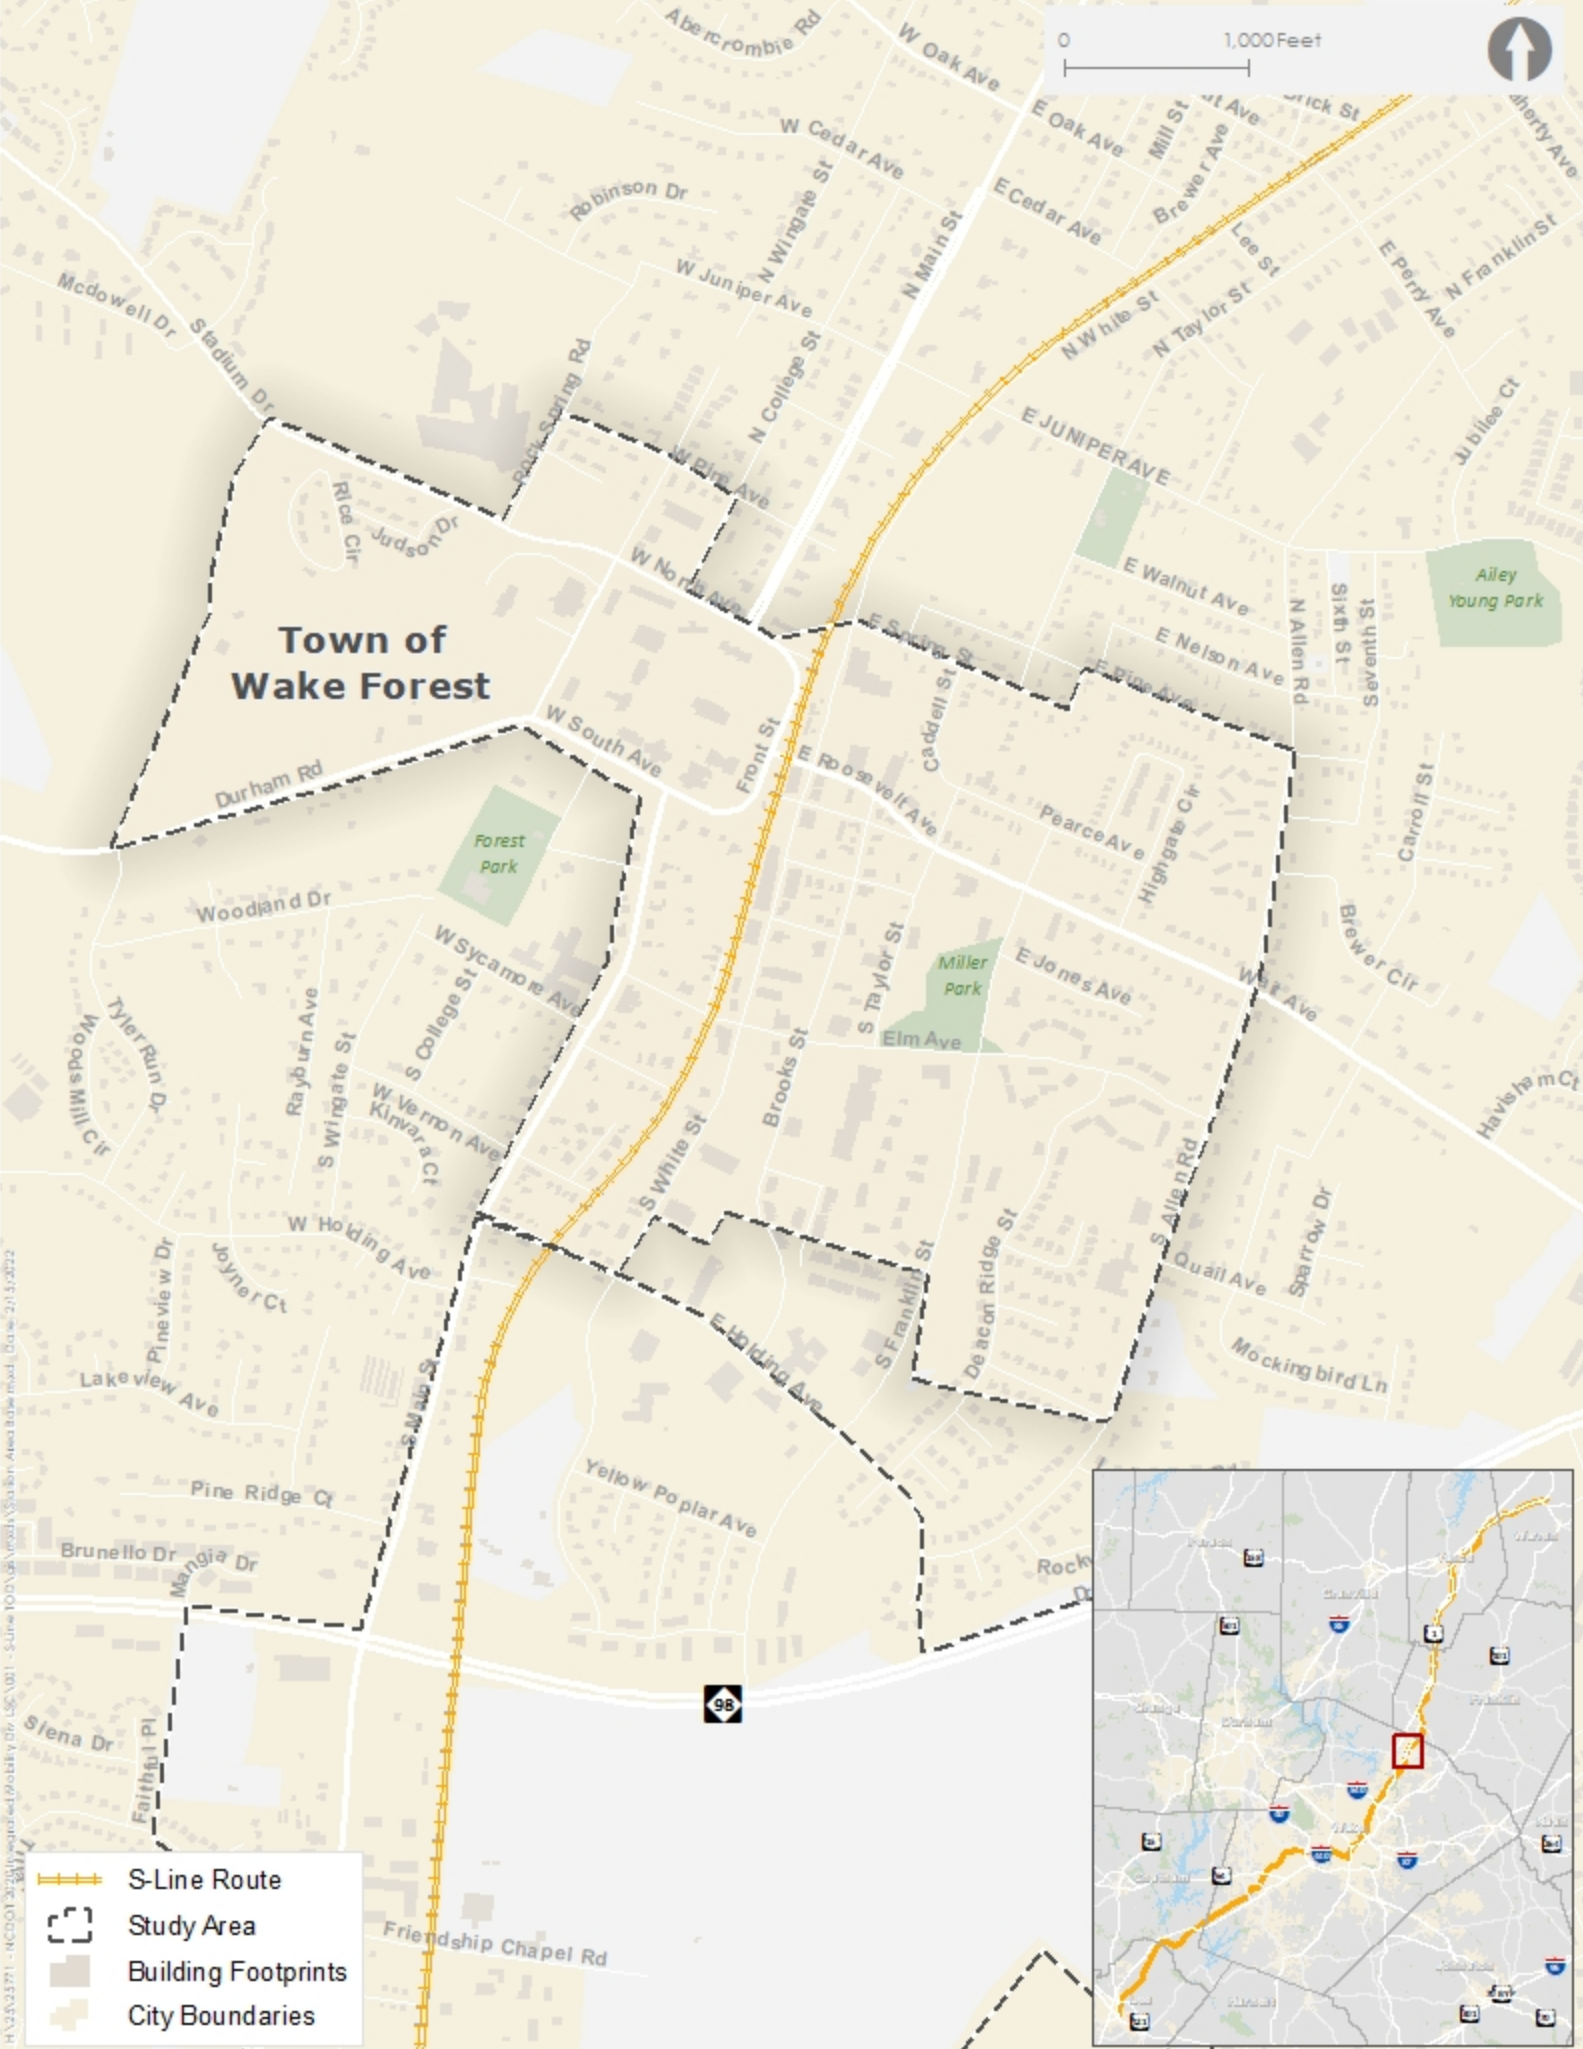

0 1,000 Feet

Town of Wake Forest

- S-Line Route
- Study Area
- Building Footprints
- City Boundaries

Map data © OpenStreetMap contributors, Imagery © Mapbox, © 2022