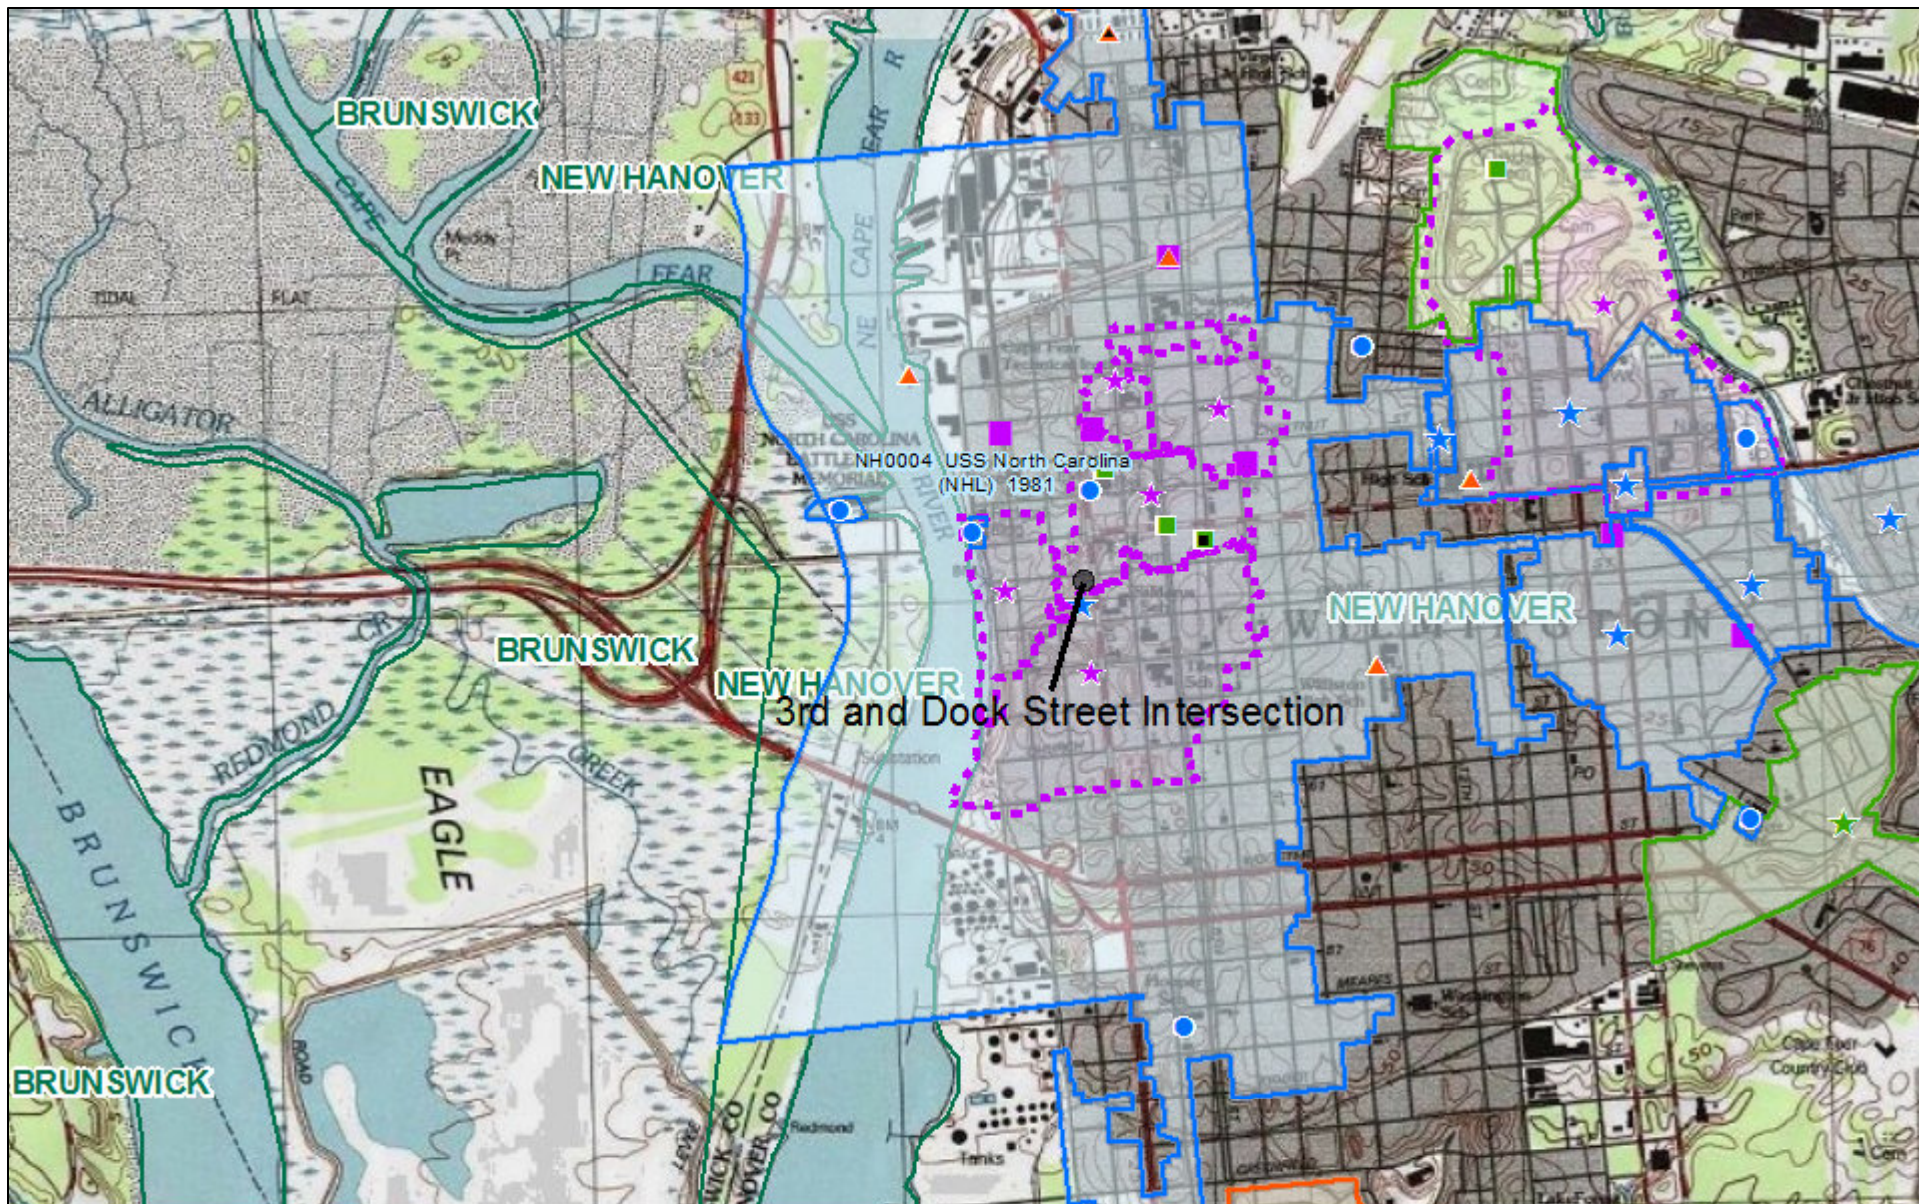

W-5601DH Topo Map

December 21, 2017

NR Points

● NR Individual Listing

● NR Listing, Gone

NR Boundaries

□ National Register Boundary

★ NRHD Center Point

□ Boundary of Destroyed/Removed NR Listing

1:29,529

Copyright © 2013 National Geographic Society, i-cubed